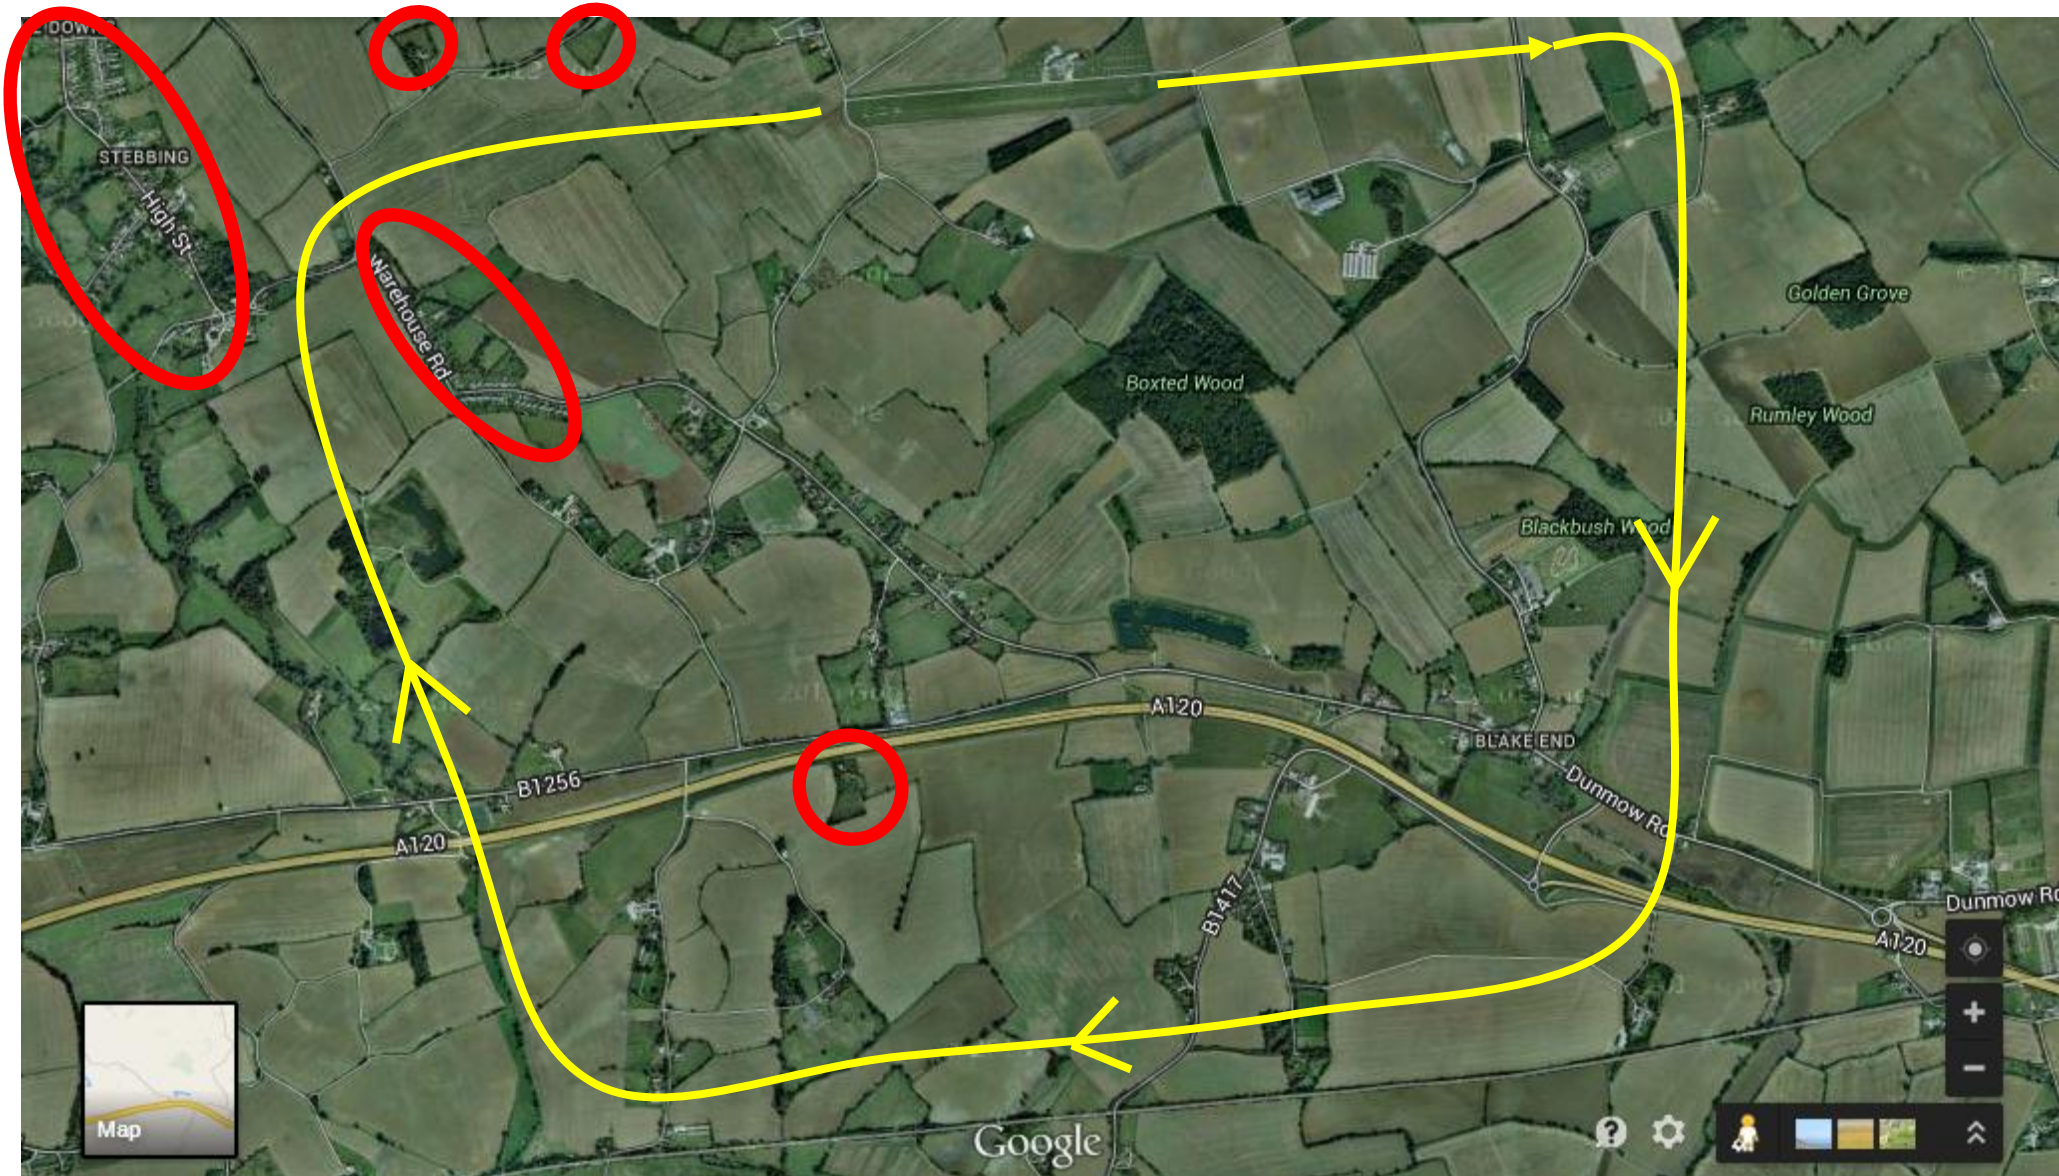

Noise Abatement Procedures

Departure - RUNWAY 27

Gatehouse Farm

Lucas Farm

**TOP-DOWN IMAGES OF THE FARMS TO AVOID ON THE CLIMB-OUT
RUNWAY 27 (CIRCUIT HEIGHT 700FT QFE)**

Noise Abatement Procedures

Circuit - RUNWAY 09

**TOP-DOWN IMAGE OF THE AREAS TO AVOID & THE CIRCUIT PLAN
(CIRCUIT HEIGHT 700FT QFE)**

Noise Abatement Procedures

Circuit – RUNWAY 27