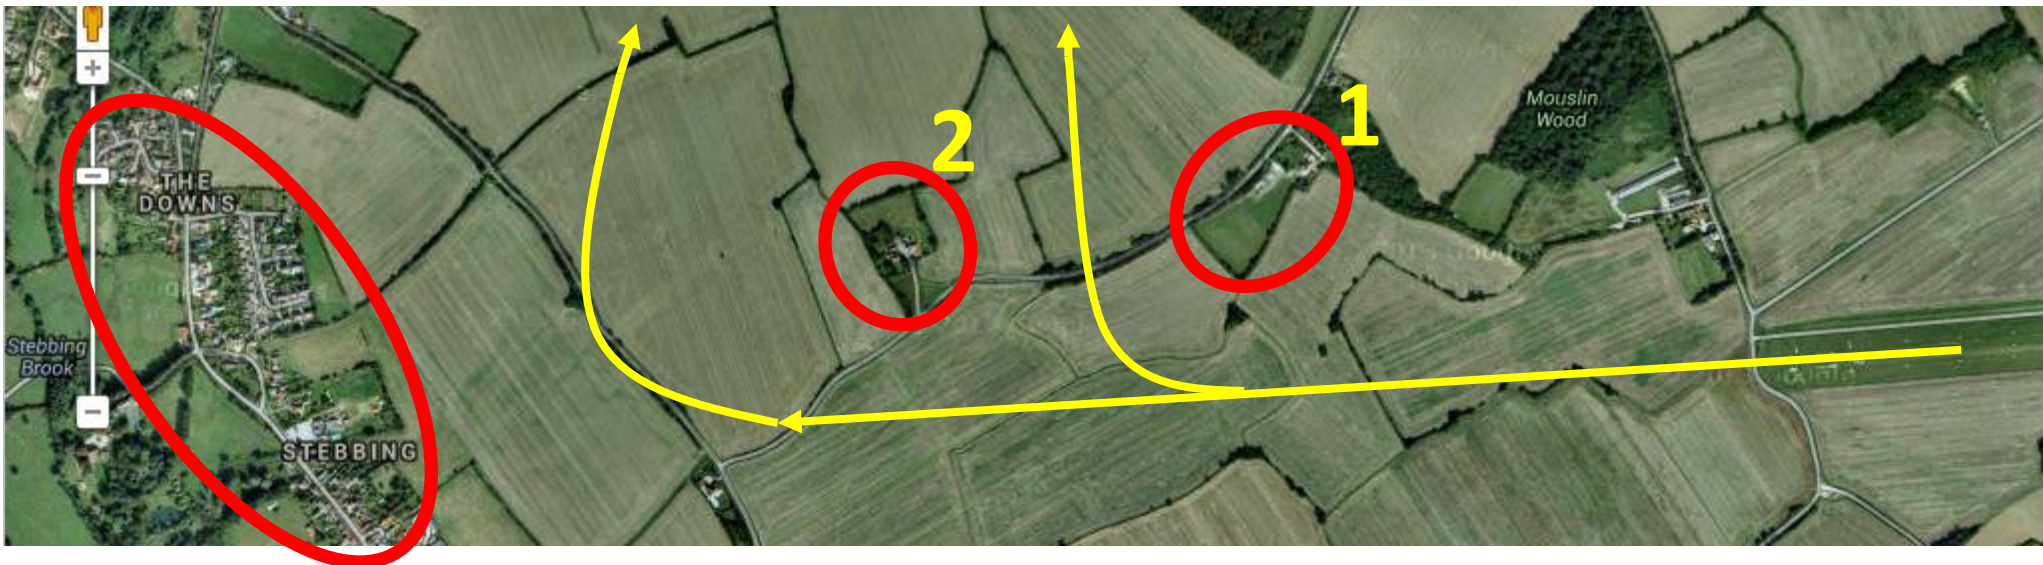

Noise Abatement Procedures

Departure - RUNWAY 27

Gatehouse Farm

Lucas Farm

**TOP-DOWN IMAGES OF THE FARMS TO AVOID ON THE CLIMB-OUT
RUNWAY 27 (CIRCUIT HEIGHT 700FT QFE)**

Noise Abatement Procedures

Circuit - RUNWAY 09

**TOP-DOWN IMAGE OF THE AREAS TO AVOID & THE CIRCUIT PLAN
(CIRCUIT HEIGHT 700FT QFE)**

Noise Abatement Procedures

Circuit – RUNWAY 27